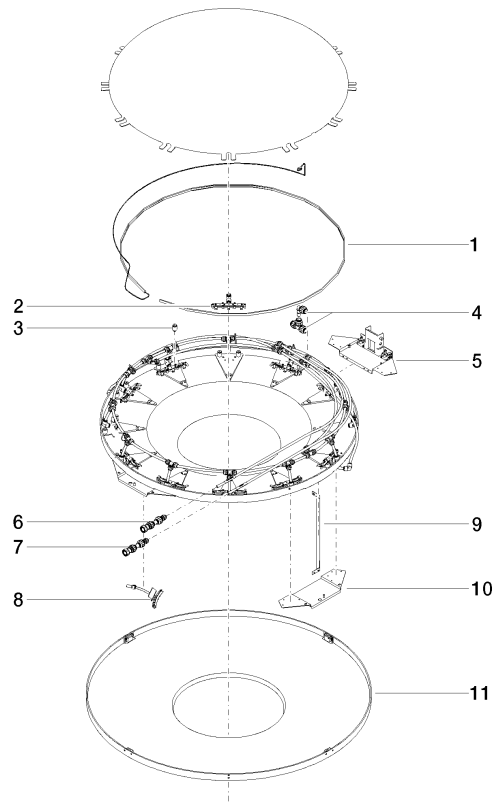

## RAINMOON Rain panel with color light - Matte White

---

41 615 979

- exposed trim parts
- Rain panel with 2 different spray modes
- AQUACIRCLE RAIN: Circular rain curtain, max. flow rate 6.8 l/min (at 3 bar)
- TEMPEST RAIN: Natural rain, max. flow rate 5 l/min (at 3 bar)
- RGBW LED ambient lighting
- Matt white cover, RAL 9003
- with anti-scale system
- Outer diameter 1240 mm, opening diameter 450 mm
- Control elements not included among the items supplied
- Provided by customer: Zigbee gateway

### Required miscellaneous

---

**RAINMOON Concealed ceiling installation box with color light -** 35 615 970 90

- Ceiling installation enclosure 1356 x 1356 x 290 mm
- concealed rough parts
- Opening diameter 1252 mm
- min. recess depth 290 mm

## RAINMOON Rain panel with color light - Matte White

---

41 615 979

### Certificates

---

LGA\_29445.

**RAINMOON Rain panel with color light - Matte White**

41 615 979

**Spare parts list**

No.	Item Number	Name	Quantity used	Delivery time
1	90 10 01 183 01 90	lamp	1	2
2	90 17 09 056 01 90	jet module	12	60
3	90 18 40 222 00 90	adaptor	24	2
4	90 24 04 321 00 90	threaded connector	1	60
5	90 17 20 211 00 90	joint	1	60
6	90 24 04 346 01 90	connection AQUACIRCLE	1	2
7	90 24 04 346 02 90	connection TEMPEST	1	2
8	90 17 09 057 01 90	jet module	12	2
9	90 17 20 217 00 90	holder	4	60
10	90 17 20 216 00 90	holder	3	60
11	90 11 02 325 00 90	cover	1	2